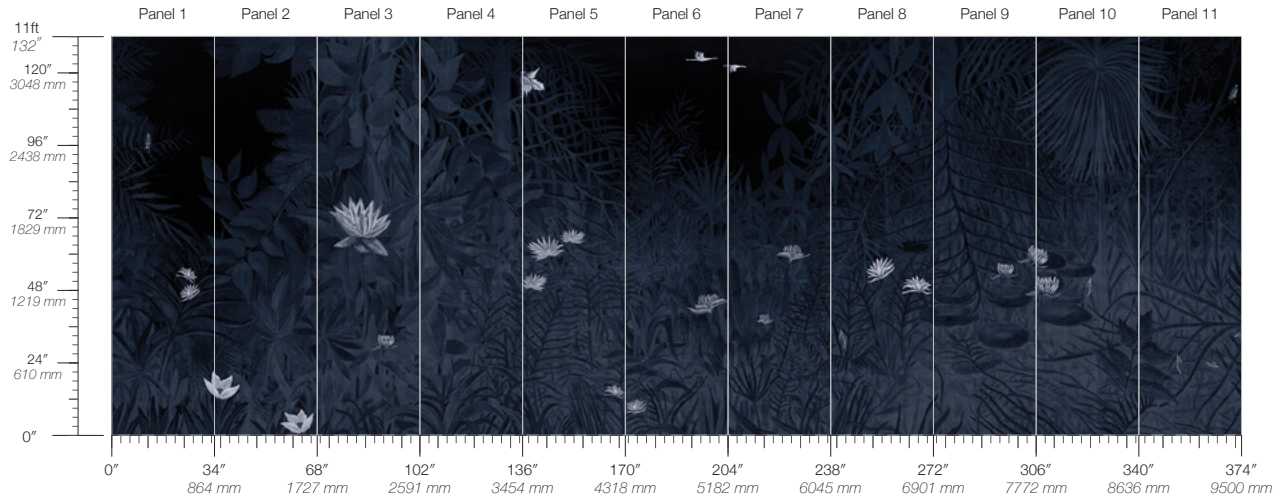

Wanderlust Delve

Suitable for residential and some commercial projects

COLOR
Delve

STOCK
Made to order

REPEAT
Non-repeating

CONTACT
sales@calicowallpaper.com
+1 718 243 1705
57 Lispenard Street
New York, NY 10013 USA

ITEM
4502

MINIMUM
1 panel

LEAD TIME
4 weeks to print

CONTENT
Dutch Metal Leaf

MAINTENANCE
Water-based cleanser

ORIGIN
USA

DISCLAIMER
Panel maps represent mural artwork only. Reference the physical sample for color and texture.

PANEL WIDTH
34" / 864 mm trimmed

FLAMMABILITY
ASTM E84 Adhered Class A

DETAILS
Custom options available

PANEL HEIGHT
132" / 3353 mm standard

ENVIRONMENTAL
Formaldehyde Free,
Heavy Metal Free

PRICE
Available upon request